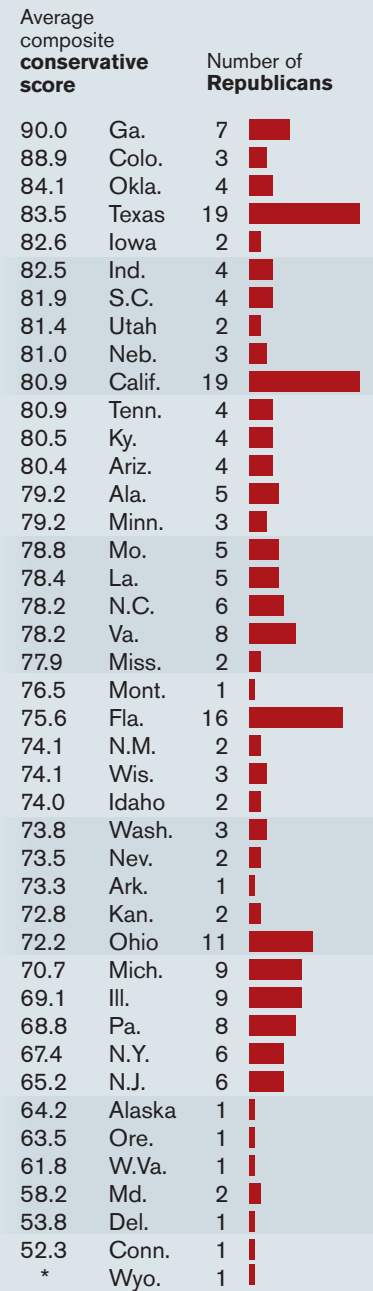

Republican delegations

Ranked by ideology