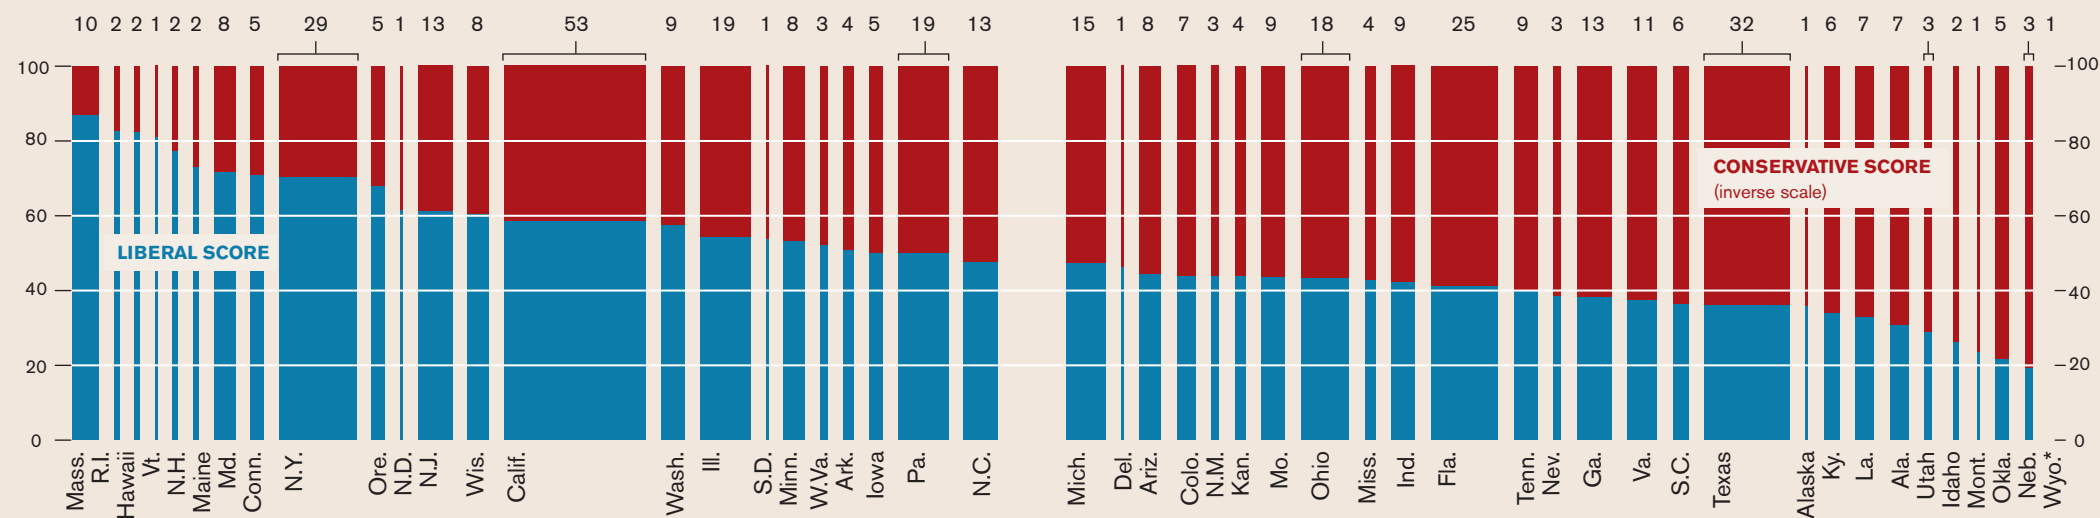

### Democratic delegations

Ranked by ideology

### Entire delegation's average composite liberal score

### Entire delegation's average composite conservative score

### Republican delegations

Ranked by ideology

Bar width is scaled to represent number of House members in each state

\*Wyoming's lone House member, GOP Rep. Barbara Cubin, did not receive composite scores because she missed votes while tending to her ailing husband.