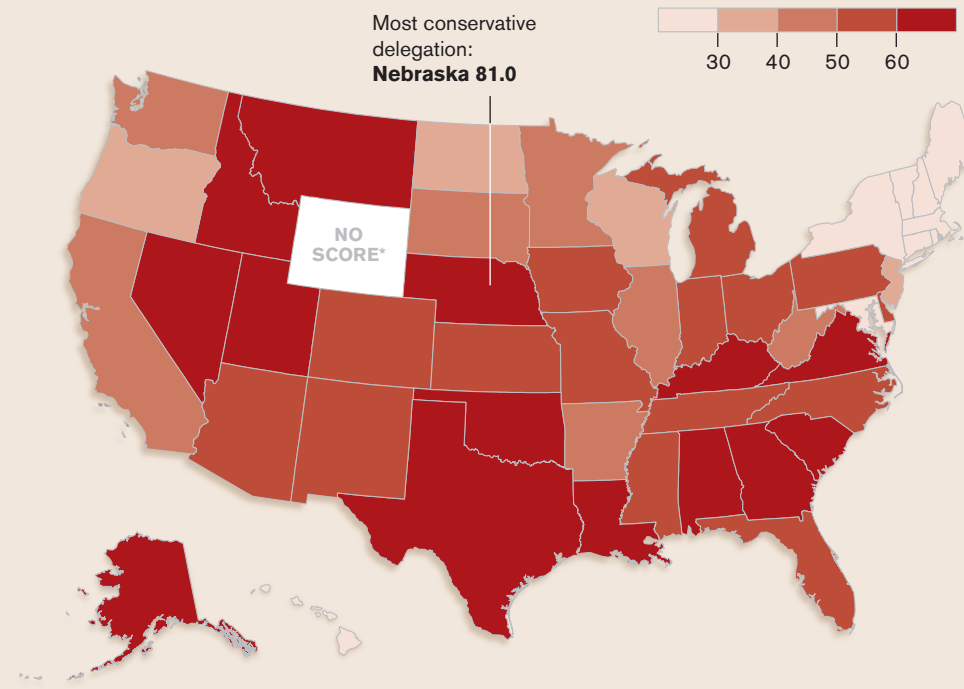

## State Delegations in the House

These maps show the state delegations in the House ranked by ideology, based on *National Journal's* 2007 vote ratings.

### Democratic delegations

Ranked by ideology

### Entire delegation's average composite liberal score

### Entire delegation's average composite conservative score