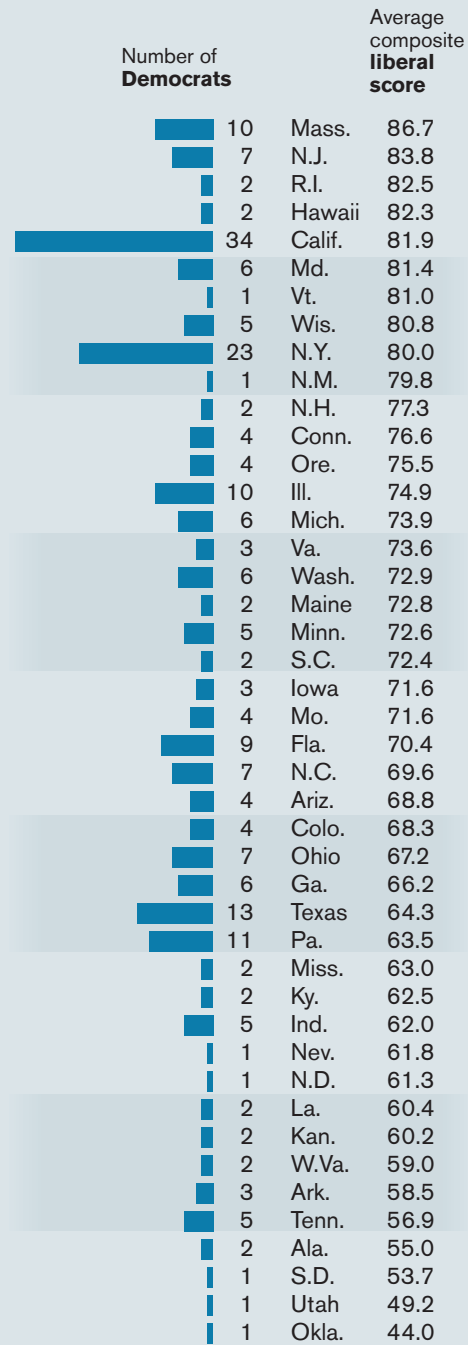

## State Delegations in the House

These maps show the state delegations in the House ranked by ideology, based on *National Journal's* 2007 vote ratings.

### Democratic delegations

Ranked by ideology

### Entire delegation's average composite liberal score

### Entire delegation's average composite conservative score