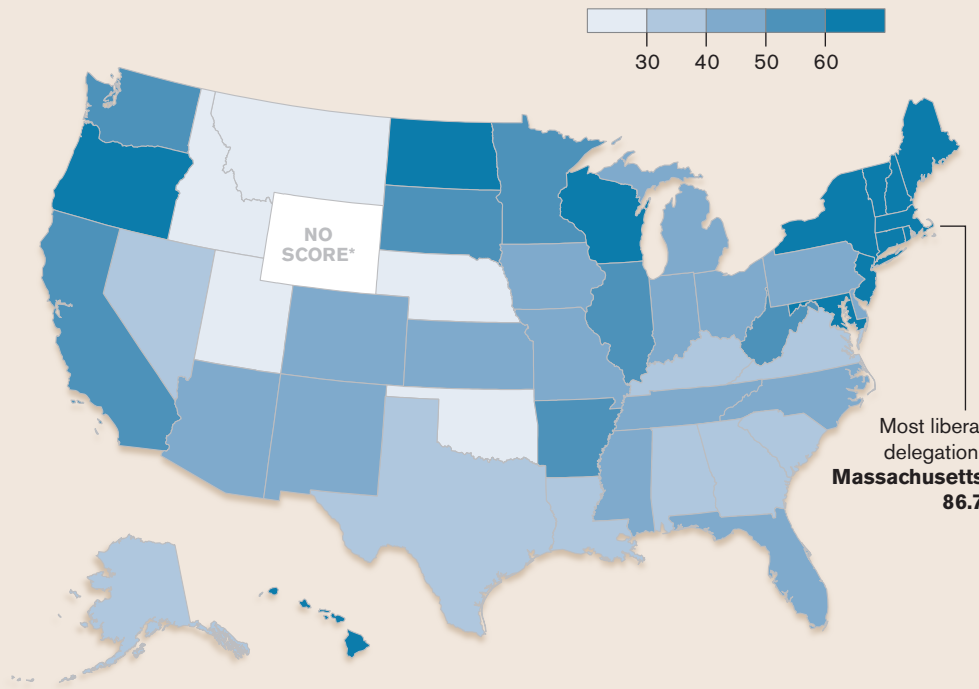

## State Delegations in the House

These maps show the state delegations in the House ranked by ideology, based on *National Journal's* 2007 vote ratings.

### Democratic delegations

Ranked by ideology

### Entire delegation's average composite liberal score